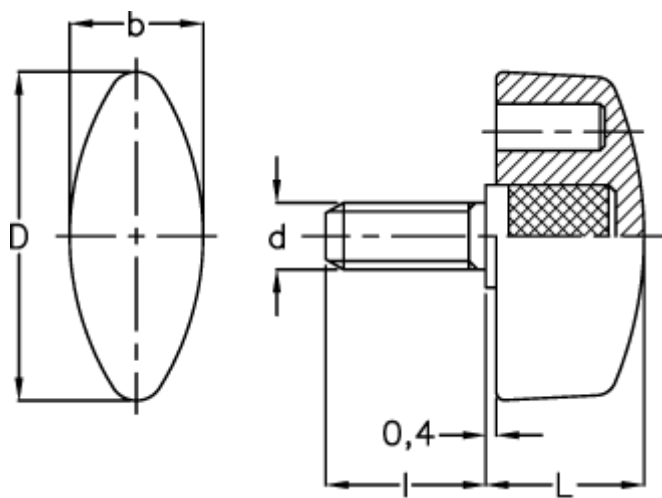

# Data Sheet

Article number: 2302008371

Description: E+G Wing knob  
CT.476/30 p-M8x16

## Measures

---

b = 13.0

d = 32

d 6g = M8

l = 16

L = 15